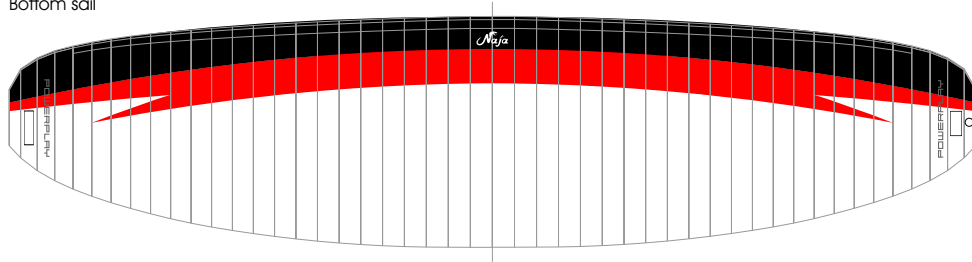

NAJA - STANDARD DESIGN - 19.07.07

black/red

Top sail

Bottom sail

blue/orange

Top sail

Bottom sail

black/blue

Top sail

Bottom sail