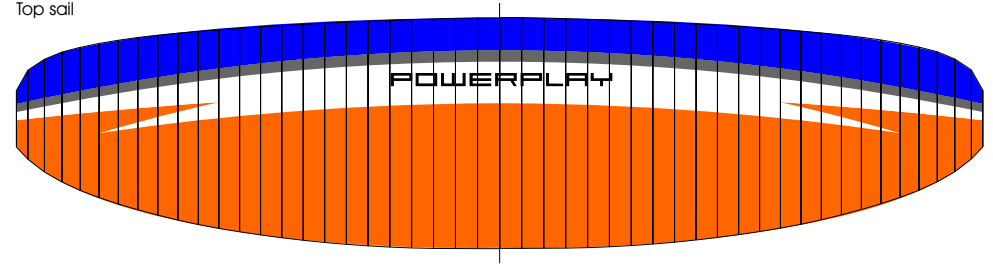

NAJA - STANDARD DESIGN - 19.07.07

black/red

Top sail

Bottom sail

blue/orange

Top sail

Bottom sail

black/blue

Top sail

Bottom sail