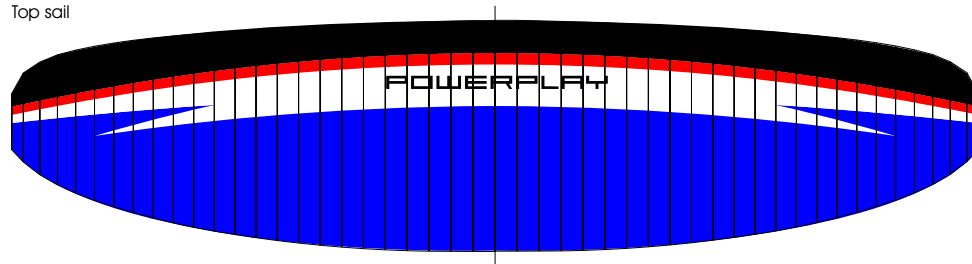

NAJA - STANDARD DESIGN - 19.07.07

black/red

Top sail

Bottom sail

blue/orange

Top sail

Bottom sail

black/blue

Top sail

Bottom sail