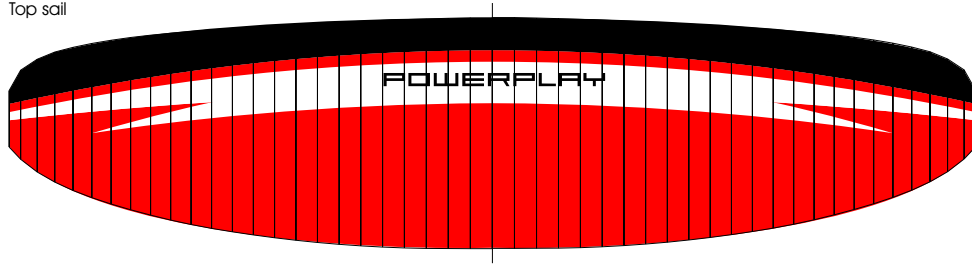

NAJA - STANDARD DESIGN - 19.07.07

black/red

Top sail

Bottom sail

blue/orange

Top sail

Bottom sail

black/blue

Top sail

Bottom sail