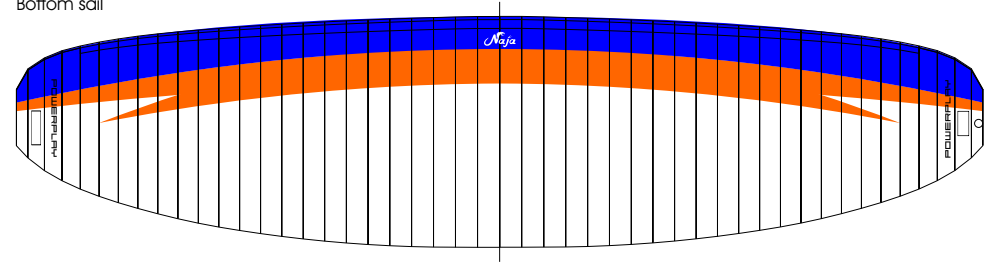

NAJA - STANDARD DESIGN - 19.07.07

black/red

Top sail

Bottom sail

blue/orange

Top sail

Bottom sail

black/blue

Top sail

Bottom sail